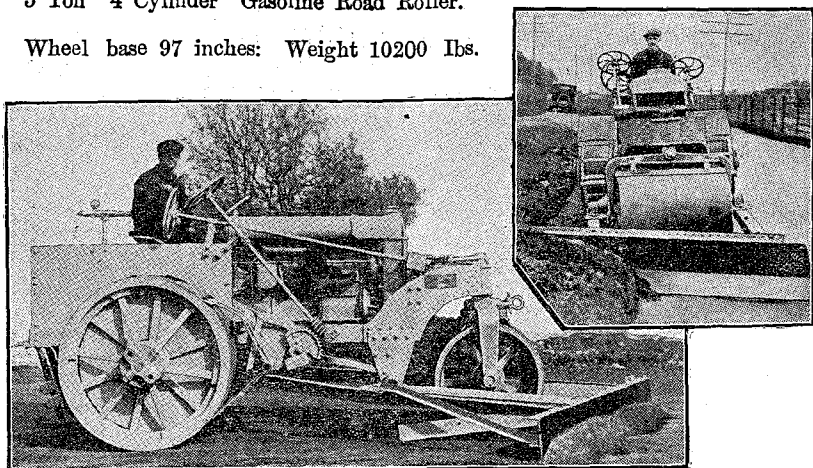

# The Acme Pony Roller

5 Ton 4 Cylinder Gasoline Road Roller.

Wheel base 97 inches: Weight 10200 Ibs.

- 1—Power plant is Fordson, unchanged.
- 2—A one-hundred per cent roller and ballbearing machine.
- 3—Heavy steel frame takes all strain and carries attachments.
- 4—All controls for roller and attachments within easy reach of operator.
- 5—Scarifier position is near rear rolls where maximum efficiency is secured.
- 6—Planer, heavily reinforced, is adjustable to any position.
- 7—Rear wheels have special locking device for locking both rolls.