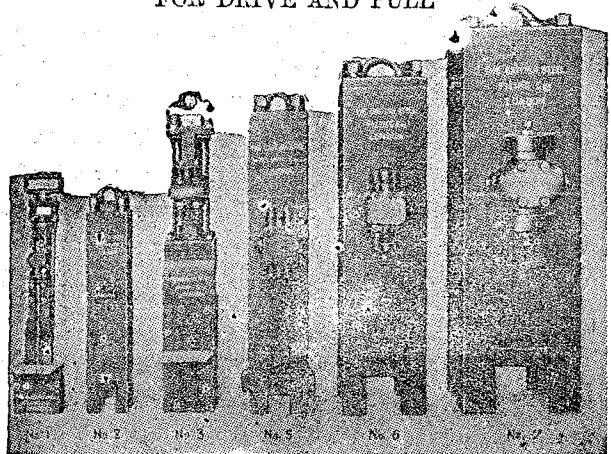

世
界
最
新

2-15 TONS

McKIERNAN TERRY PATENT
DOUBLE ACTING AUTOMATIC
PILE HAMMER

FOR DRIVE AND PULL

操
縱
經
便